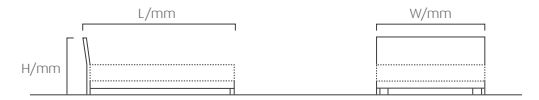

TEMPUR® Ribe (리베)

심플한 가로 패턴의 디자인으로 모던함을 제공

- *MDF, 정재목
- *고급 패브릭
- *갈빗살 포함
- *색상 _ 베이직, 라이트 그레이, 다크 그레이, 네이비, 카키, 샌드 베이지

Frame Size & Price

	Frame Size (WxLxH/mm)	Price
S	1180x2150x1030mm	2,400,000
SS	1380x2150x1030mm	2,600,000
Q	1680x2150x1030mm	2,950,000
K	1780x2150x1030mm	3,050,000
XK	1980x2150x1030mm	3,350,000
KK	2180x2150x1030mm	3,650,000
DSS	2580x2150x1030mm	4,000,000

심플한 디자인
가로 패턴으로
심플하게 디자인 되어
모던한 감성 제공

견고한 구성
헤드와 헛의 견고한 구조로
안정성 확보

TEMPUR® Mane (마네)

모던한 패브릭 스타일에 천연무늬목을 포인트로 준 프레임

- *MDF, 정재목, 천연무늬목
- *고급 패브릭
- *갈빗살 포함
- *색상 _ 베이직, 라이트 그레이, 다크 그레이, 네이비, 카키, 샌드 베이지

Frame Size & Price

	Frame Size (WxLxH/mm)	Price
S	1110x2210x1140mm	2,500,000
SS	1310x2210x1140mm	2,600,000
Q	1610x2210x1140mm	2,950,000
K	1710x2210x1140mm	3,050,000
XK	1910x2210x1140mm	3,350,000
KK	2110x2210x1140mm	3,650,000
DSS	2510x2210x1140mm	4,200,000

심플 디자인
헤드 사이드 부분은
천연 무늬목으로 심플하게
디자인 됨

모던한 구성
직선으로 구성된 프레임들은
모던한 느낌을 제공