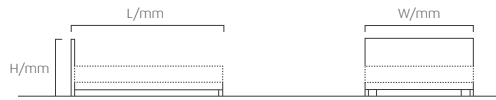

TEMPUR® Mane (마네)

모던한 패브릭 스타일에 천연무늬목을 포인트로 준 프레임

- *MDF, 정재목, 천연무늬목
- *고급 패브릭
- *갈빗살 포함
- *색상 _ 베이직, 라이트 그레이, 다크 그레이, 네이비, 카키, 샌드 베이지

Frame Size & Price

	Frame Size (WxLxH/mm)	Price
S	1110x2210x1140mm	2,500,000
SS	1310x2210x1140mm	2,600,000
Q	1610x2210x1140mm	2,950,000
K	1710x2210x1140mm	3,050,000
XK	1910x2210x1140mm	3,350,000
KK	2110x2210x1140mm	3,650,000
DSS	2510x2210x1140mm	4,200,000

심플 디자인
헤드 사이드 부분은
천연 무늬목으로 심플하게
디자인 됨

모던한 구성
직선으로 구성된 프레임들은
모던한 느낌을 제공